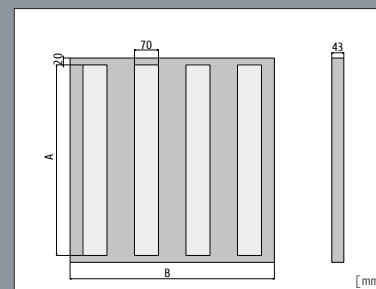

CODICE Code	CABLAGGIO Wiring	POTENZA Power (W)	FLUSSO NOM. Typical Flux (lm)	COLORE LED Beam color (K)	CORRENTE Current (A)	A (mm)	B (mm)	PESO NETTO Net weight (Kg)	SORGENTE Light source	COLORE Colour
817641.218	LED	22W	3120	4000	0,30	595	295	2,60	Philips	■
817641.236	LED	44W	6240	4000	0,30	1195	295	3,60	Philips	■
817641.237	LED (HO)	64W	9800	4000	0,25	1195	295	2,60	Philips	■
817641.418	LED	44W	6240	4000	0,30	595	595	3,60	Philips	■
817641.419	LED (ECO)	32W	4900	4000	0,25	595	595	5,65	Philips	■
962000.000	Kit di sospensione | Suspension kit									
code + 01	Kit emergenza 1h | 1h emergency kit									
code + 01	Kit emergenza 3h | 3h emergency kit (escluso | excluded 2x18)									

Plafoniera adatta per l'installazione a soffitto o a parete, ma anche da incasso, ad appoggio, per pannelli modulari con struttura portante a vista.

Corpo e telaio: lamiera di acciaio verniciata con polveri epossidiche.

Diffusore: in metacrilato opale.

Moduli LED: alimentati a 250/300mA, colore 4000K.

Alimentazione: 220/240V 50/60Hz con reattore elettronico.

Disponibile a richiesta:

- reattore Elettronico dimmerabile 1-10V o DALI;
- kit sospensione 1.75mt;
- kit emergenza.

Surface mounting fitting, suitable for wall/ceiling installation and also on false ceiling recessed fitting, for modular panels with visible mounting system.

Housing and main Frame: steel sheet painted in epoxy powder.

Diffuser: opal white methacrylate.

LED modules: 250/300mA current, 4000K colour.

Power supply: 220/240V 50/60Hz with electronic ballast.

Available on request:

- dimmable 1-10V or DALI ballast;
- suspension kit 1.75mt;
- emergency kit.

COLORI DISPONIBILI Available colours

1. 1 Bianco
   White
2. 3 Argento RAL 9006 (a richiesta)
   RAL 9006 Silver (on request)